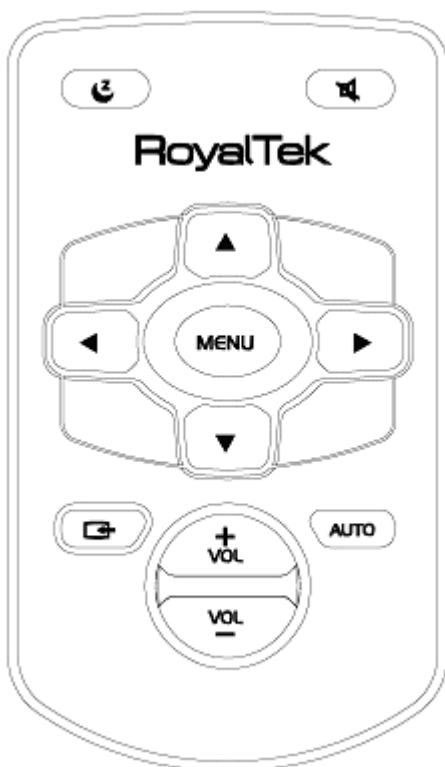

Outline Description

Fitting the battery

1. Slide the battery cover.

2. Insert the battery

3. Replace the battery cover and slide it up gently until hearing a click.

Accessory

RCA cable		VGA cable	
AC adaptor		Battery	
Carry pouch		Tripod	
Remote controller (Option)			

Key Pad

Function	Description
▲	Up/Luminance selection
▼	Down, CVBS mode/PC mode selection
◀	Left / Volume down
▶	Right / Volume up
MENU	Menu/Exit (Resume)

Remote Controller

Function	Description
Ⓜ	Suspend / Resume
🔇	Mute
▲	Normal mode : Luminance selection OSD mode : Up
▼	Normal mode : CVBS/PC input selection OSD mode : Down
◀	Left
▶	Right
MENU	Menu/Exit
📺	CVBS/PC input selection
AUTO	Using mode selection
+ VOL	Volume up
- VOL	Volume down

OSD (On Screen Display)

No source

Basic Functions

Function	Description
Input	Composite/PC
Luminance	0, 25, 50, 75, 100

PC - HV mode

Basic Functions

Function	Description
Input	Composite/PC
Luminance	0, 25, 50, 75, 100
Mode	User, Movie, P.P.T, Photo

Picture Setup

Function	Description
Brightness	0 - 100
Contrast	0 - 100
H Position	0 - 100
V Position	0 - 100

Color Turner

Function	Description
GAMMA	Mode 0 – Mode 15
R. Ratio	Total 250*
G. Ratio	
B. Ratio	